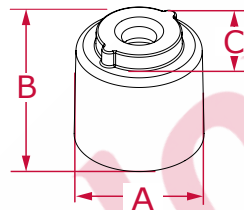

### Colours & sizes

Quick-Lock Spacers

White

QSP1

QSP2

QSP3

15mm QL single

22mm QL Single

## Quick-Lock Spacers

Compatible only with Talon Quick-Lock Clips.

**QSP1**  
Quick-Lock Spacer  
**A:** 18.5mm **B:** 15.5mm  
**C:** 12mm

**QSP2**  
Quick-Lock Spacer  
**A:** 22.5mm **B:** 15.5mm  
**C:** 15.7mm