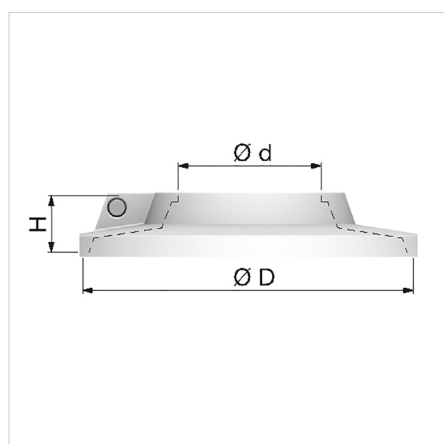

A neat and efficient method of concealing pipe holes in floors, walls and ceilings.

Advantages

- Has clamping lips, so that the escutcheons cannot slide.
- Colour: **White**

- Snap-on fitting bracket (pin-hole fastening).

Technical Specifications

- Manufactured from polypropylene.
- Maximum temperature: 120 °C.

Description	Flamco pipe rozets RKW 15 white	
Order Code	12115	
GTIN	8712874121157	
Model	<u>RKW Pipe Escutcheons</u>	
Ø Pipe	Nom. ["]	-
	Ext. dia. [mm]	15
Dimensions	Ø d [mm]	15
	H [mm]	12
	Ø D [mm]	55

Surface protection	Untreated
Colour	White
RAL-number	9010
Outer pipe diameter	15 - 15 mm
Suitable for number of pipes	1
Distance centre-to-centre	0 mm
With thread	No
Shape	Round
Type of fastening	Clamp around pipe
Material rosette	Plastic
Outer pipe diameter (inch)	Other
Outer diameter	55 mm
Suitable for double pipe/tube	No
Rosette type	Separable ring
Fastening manner	Clamp around pipe
Rosette length	55 mm
Rosette width	55 mm
Rosette diameter	15 mm
Rosette height	12 mm