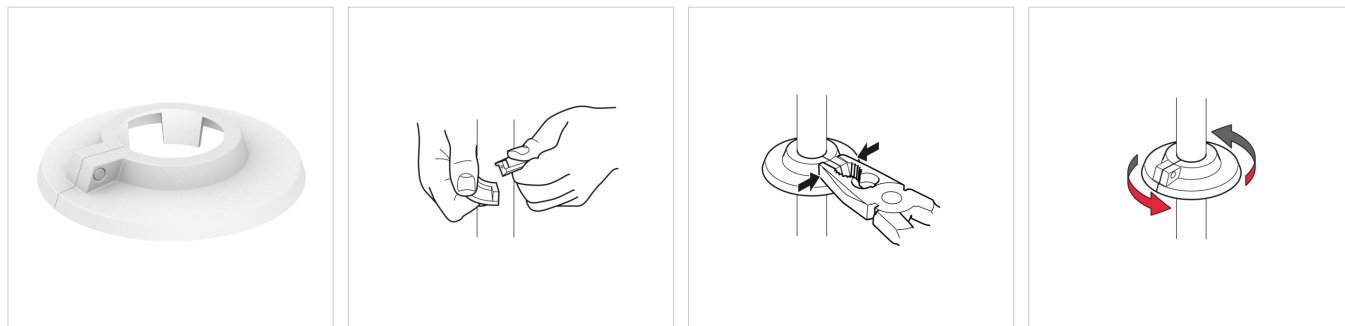

A neat and efficient method of concealing pipe holes in floors, walls and ceilings.

Advantages

- Has clamping lips, so that the escutcheons cannot slide.
- Colour: **White**

- Snap-on fitting bracket (pin-hole fastening).

Technical Specifications

- Manufactured from polypropylene.
- Maximum temperature: 120 °C.

Description	Flamco pipe rozets RKW 15 white	
Order Code	12115	
GTIN	8712874121157	
Model	<u>RKW Pipe Escutcheons</u>	
Ø Pipe	Nom. ["]	-
	Ext. dia. [mm]	15
Dimensions	Ø d [mm]	15
	H [mm]	12
	Ø D [mm]	55

Classification General Data

Etim Group	Fittings, flanges and connectors
Etim Class	Pipe rosette
Product Name	None
Brand	Flamco
Product Type	Escutcheons Single
Order Code	12115
GTIN	8712874121157

Attributes

Surface protection	Untreated
Colour	White
RAL-number	9010
Outer pipe diameter	15 - 15 mm
Suitable for number of pipes	1
Distance centre-to-centre	0 mm
With thread	No
Shape	Round
Type of fastening	Clamp around pipe
Material rosette	Plastic
Outer pipe diameter (inch)	Other
Outer diameter	55 mm
Suitable for double pipe/tube	No
Rosette type	Separable ring
Fastening manner	Clamp around pipe
Rosette length	55 mm
Rosette width	55 mm
Rosette diameter	15 mm
Rosette height	12 mm