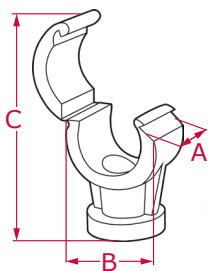

The Talon Quick-Lock Clips

Quick-lock Clips

A range of robust clips designed to withstand repeated opening and closing offering secure 360 degree pipe retention. This range of hinged clips provides a very secure grip when the pipe is in place and the snap tight locking top offers complete security of the pipe. The high stand-off allows for lagging and heat circulation.

Colours & sizes

Single Quick-Lock				Double Quick-Lock
White	Cold	Gas	Hot	White
15mm	15mm	15mm	15mm	15mm
22mm	22mm	22mm	22mm	22mm
28mm		28mm		28mm

Single Quick-Lock Clips

QS15

15mm Single Quick-Lock Clips

A: 15mm **B:** 22mm
C: 34mm

QS22

22mm Single Quick-Lock Clips

A: 15mm **B:** 31mm
C: 47mm

QS28

28mm Single Quick-Lock Clips

A: 19mm **B:** 39mm
C: 53mm

Double Quick-Lock Clips

QD15

15mm Double Quick-Lock Clips

A: 15mm **B:** 69mm
C: 55mm

QD22

22mm Double Quick-Lock Clips

A: 15mm **B:** 90mm
C: 72mm