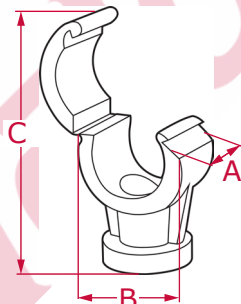

The Talon Quick-Lock Clips

Quick-lock Clips

A range of robust clips designed to withstand repeated opening and closing offering secure 360 degree pipe retention. This range of hinged clips provides a very secure grip when the pipe is in place and the snap tight locking top offers complete security of the pipe. The high stand-off allows for lagging and heat circulation.

Colours & sizes

Single Quick-Lock				Double Quick-Lock
White	Cold	Gas	Hot	White
15mm	15mm	15mm	15mm	15mm
22mm	22mm	22mm	22mm	22mm
28mm		28mm		28mm

Single Quick-Lock Clips

QS15

15mm Single Quick-Lock Clips

A: 15mm **B:** 22mm
C: 34mm

QS22

22mm Single Quick-Lock Clips

A: 15mm **B:** 31mm
C: 47mm

QS28

28mm Single Quick-Lock Clips

A: 19mm **B:** 39mm
C: 53mm

Double Quick-Lock Clips

QD15

15mm Double Quick-Lock Clips

A: 15mm **B:** 69mm
C: 55mm

QD22

22mm Double Quick-Lock Clips

A: 15mm **B:** 90mm
C: 72mm