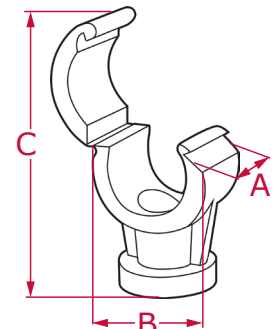

The Talon Quick-Lock Clips

Quick-lock Clips

A range of robust clips designed to withstand repeated opening and closing offering secure 360 degree pipe retention. This range of hinged clips provides a very secure grip when the pipe is in place and the snap tight locking top offers complete security of the pipe. The high stand-off allows for lagging and heat circulation.

Colours & sizes

Single Quick-Lock				Double Quick-Lock
White	Cold	Gas	Hot	White
15mm	15mm	15mm	15mm	15mm
22mm	22mm	22mm	22mm	22mm
28mm		28mm		28mm

Single Quick-Lock Clips

QS15

15mm Single Quick-Lock Clips

A: 15mm **B:** 22mm
C: 34mm

QS22

22mm Single Quick-Lock Clips

A: 15mm **B:** 31mm
C: 47mm

QS28

28mm Single Quick-Lock Clips

A: 19mm **B:** 39mm
C: 53mm

Double Quick-Lock Clips

QD15

15mm Double Quick-Lock Clips

A: 15mm **B:** 69mm
C: 55mm

QD22

22mm Double Quick-Lock Clips

A: 15mm **B:** 90mm
C: 72mm