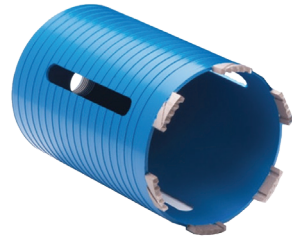

**42mm, 52mm, 65mm,
117mm, 127mm plus
Hex and SDS adaptors
and accessories**

CODE	DESCRIPTION	UNIT QTY.	BOX QTY.
071000	Dry Diamond Core Kit	1	10

EVO P5 DIAMOND CORES

PREMIER
DIAMOND PRODUCTS

- Dry diamond core made with the highest grade steel
- Precision engineered to prevent segment loss - not to be used on hammer action
- Suitable for all common masonry building materials
- High concentration of diamond helps prolong the life of the self-sharpening segments