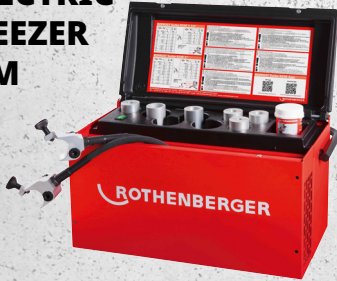

**ROFROST TURBO
R290 ELECTRIC
PIPE FREEZER
10-42MM
1500003000**