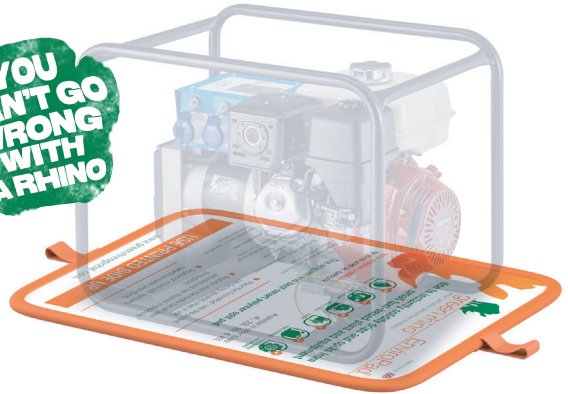

green rhino®
smart pollution prevention products

EnviroPad®

Innovative spill pad
doesn't collect rainwater

- Smart polymers inside absorb and solidify hydrocarbon spills
- Pollutants are trapped inside
- Zero leakage even when saturated or jet washed
- Extremely robust
- Considered Best Practice by UK's top construction companies

YOU
CAN'T GO
WRONG
WITH
A RHINO

CODE	PRODUCT	SIZE	CAPACITY	MOQ
GRR520201EPAD	EnviroPad® S4	610 x 460mm	Up to 4.5L Oil	10
GRR520210EPAD	EnviroPad® M10	900 x 690mm	Up to 10.5L Oil	5
GRR520220EPAD	EnviroPad® L20	1370 x 910mm	Up to 20.2L Oil	2
GRR520222EPAD	EnviroPad® XL30	1370 x 1370mm	Up to 30.4L Oil	1
GRR520105EPAD	EnviroPad® XXL40	2180 x 1370mm	Up to 44.3L Oil	1