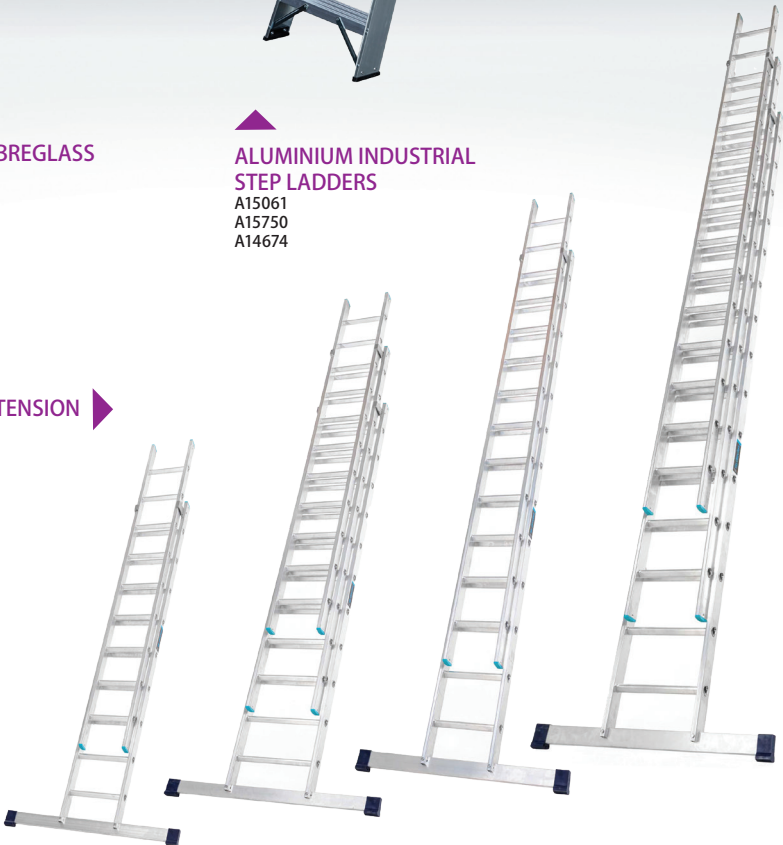

ALUMINIUM EXTENSION LADDERS

- A13699
- A13171
- A13376
- A13511
- A14073
- A13541