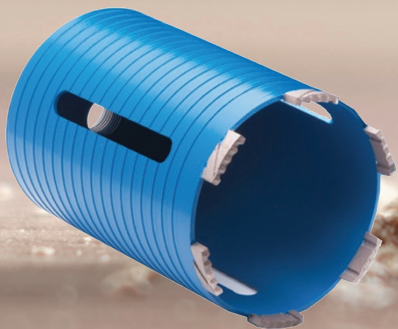

BRANDS IN STOCK

POWER TOOL ACCESSORIES

- DRILL BITS
- CHISELS
- AUGER BITS
- HOLESAWS
- ARBORS
- TILE DRILL BITS
- DIAMOND BLADES
- JIGSAW BLADES
- SAW BLADES
- MULTI-TOOL BLADES
- SCREWDRIVER BITS