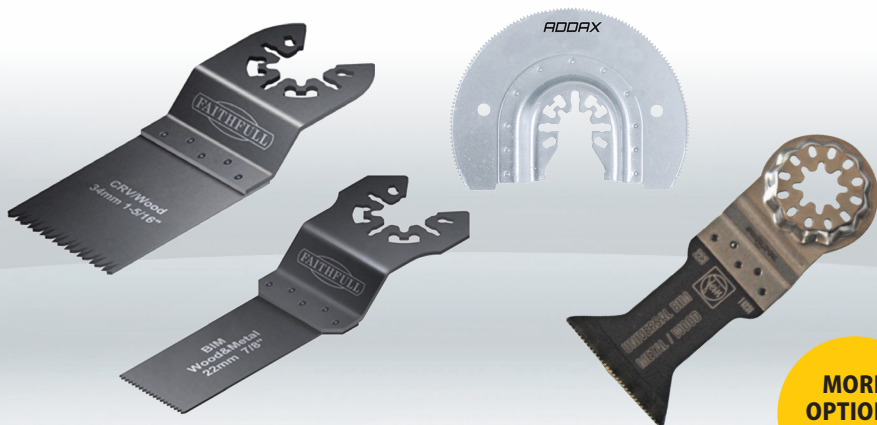

SABRE SAW BLADES

- Professional quality blades
- Precision ground and fully hardened teeth for faster and smoother cuts
- Designed for use on all brands of power tools - universal fittings
- Various coding's are designed for specific applications
- If you need any further information on the correct blade for your application please contact the sales team

MULTI-TOOL BLADES

**MORE
OPTIONS
IN STOCK**

MULTI-TOOL BLADES

- Professional quality blades
- Specific blades are designed to cut various building materials such as wood, plastic, plasterboard, metal and tiles
- Designed for flush cutting in difficult areas
- Will fit almost all power tool brands of multi tool machines