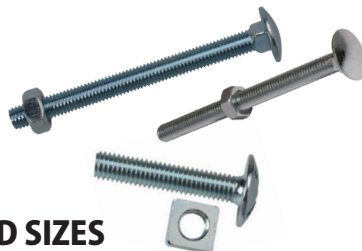

THREADED ROD / STUD

- Bright zinc plated and stainless steel available in a multitude of lengths and diameters
- Suitable for use with chemical resins, socket bolts and ideal for use with cable trays and pipe management such as rubber lined clips
- Various lengths and diameters available - please contact the sales team with your enquiries / requirements

CODE	DESCRIPTION	UNIT QTY.	BOX QTY.
A13001	10mm x 30mm	50	50
A16632	10mm x 40mm	50	100
A16631	10mm x 60mm	25	25
A19615	10mm x 80mm	25	25

THREADED BAR

- Bright zinc, grade 4.8
- 1m lengths
- Suitable for use with rubber lined clips, suspending cable trays and chemical resin
- Available in 8.8 grade and also stainless steel

CODE	DESCRIPTION	UNIT QTY.	BOX QTY.
A13491	M8 x 1m Threaded Bar	10	10
A13490	M10 x 1m Threaded Bar	10	10
A12496	M12 x 1m Threaded Bar	10	10
A11892	M16 x 1m Threaded Bar	10	10
A17030	M20 x 1m Threaded Bar	5	5

DID YOU FIND WHAT YOU'RE LOOKING FOR?

MORE FIXINGS AVAILABLE ...

WE STOCK FIXINGS IN MANY SHAPES AND SIZES

**CALL US TO DISCUSS YOUR REQUIREMENTS,
AND WE'LL SOURCE THE BEST FIT FOR THE JOB**
01395 233076

**MORE
OPTIONS
IN STOCK**