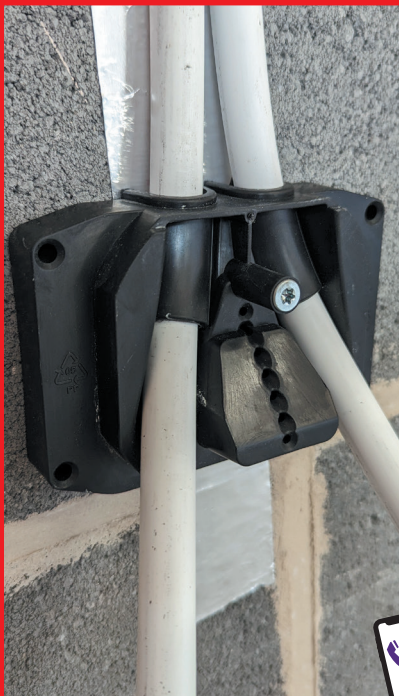

spit

ROTHENBERGER

REMS

Manthorpe

timloc
building products

TOWER
TFC GROUP

**CALL US TO FIND
THE RIGHT PRODUCT
FOR THE JOB!**

01395 233076

FREE NEXT DAY NATIONWIDE DELIVERY TO SITE

**FIX
247**