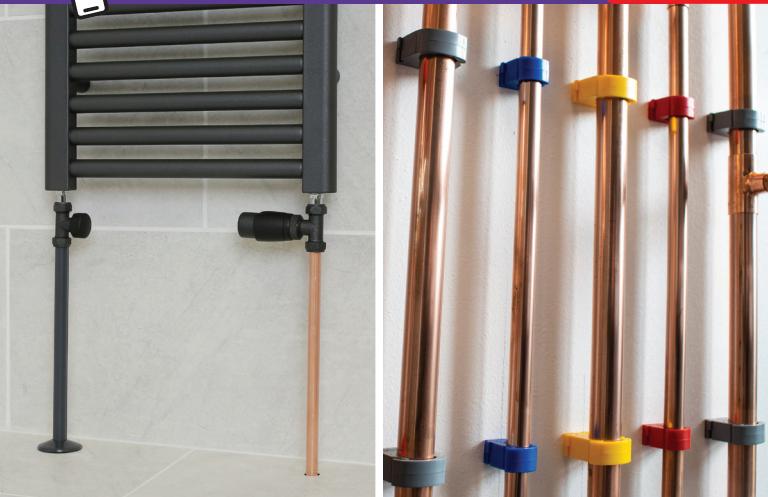

BRANDS IN STOCK

Talon

NAVIGATOR
LEADING THE WAY

Flamco

TIMCO

**FIX
247**

PIPE & CABLE MANAGEMENT

- PIPE CLIPS
- SNAPPITS
- RUBBER LINED CLIPS
- COLLARS
- PIPE SNUGS
- JUBILEE CLIPS
- END CAPS
- CABLE CLIPS
- CABLE TIES
- RADIATOR GUIDES
- MOUNTING BRACKETS
- SHOWER FIXINGS
- OVERFLOW GUARDS
- TESTING KITS
- LAGGING