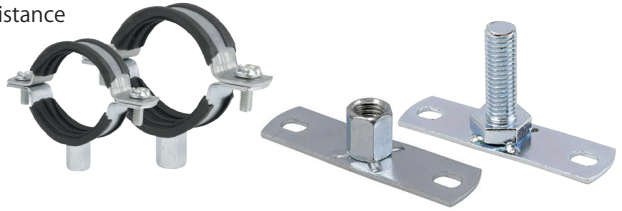

QUICK LOCK PIPE CLIP REDUCERS

- Plastic insert for reducing clip size on Quick Lock Pipe Clip
- Useful when used with Double Quick Lock Pipe Clips and you're required to run two different sized pipes next to each other

CODE	DESCRIPTION	UNIT QTY.	BOX QTY.
069002	Quick Lock Reducer 22 to 15mm	100	1000
061004	Quick Lock Reducer 15 to 10mm	10	100

QUICK LOCK PIPE CLIP SPACER BLOCKS

- Adds an extra 13mm clearance required for pipe installations
- Stacking for extra standoff
- Adds uniformity to your pipework
- Large base design prevents the clip being pulled into the plasterboard
- Visually appealing

NEED A DIFFERENT SIZE?
CALL US AND WE'LL SOURCE
THE BEST FIT FOR THE JOB
01395 233076

FREE next day delivery anywhere on the UK mainland

RUBBER LINED CLIPS

- Rubber liner protects pipe
- Galvanised for maximum corrosion resistance
- Reduces noise and vibrations
- Easy assembly and use
- Temperature range: -50°C to 110°C